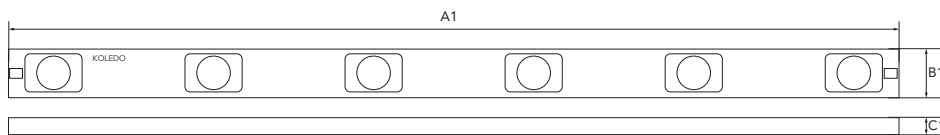

PRIVIUM® POSTERBOX ECONOMY

SPECIFICATIONS

ARTICLE NUMBER	PRODUCT	COLOR TEMP K	LUMEN OUTPUT lm*	POWER W	EFFICIENCY lm/W	CRI	VOLTAGE V	# LEDS L/M*	IP RATING	TEMP °C
KPBE246627	Privium Posterbox 466-EC 827	2700	860	10.8	90	80+	24	6	20	-20 to 60
KBPE246630	Privium Posterbox 466-EC 830	3000	912	10.8	94	80+	24	6	20	-20 to 60
KBPE246640	Privium Posterbox 466-EC 840	4000	1036	10.8	106	80+	24	6	20	-20 to 60
KBPE246665	Privium Posterbox 466-EC 865	6500	1310	10.8	131	70+	24	6	20	-20 to 60
KPBE246327	Privium Posterbox 463-EC 827	2700	430	5.2	83	80+	24	3	20	-20 to 60
KPBE246330	Privium Posterbox 463-EC 830	3000	458	5.2	88	80+	24	3	20	-20 to 60
KPBE246340	Privium Posterbox 463-EC 840	4000	516	5.2	99	80+	24	3	20	-20 to 60
KPBE246365	Privium Posterbox 463-EC 865	6500	696	5.2	134	70+	24	3	20	-20 to 60

lm* Lumen are measured at 1 meter above the module. Lumen values are typical. Allow +/- 10% for color binning tolerance.
The Affinium Posterbox Outdoor is intended for built-in outdoor & indoor use only.
The Posterbox should not be directly exposed to the elements like snow, water and ice.
L/M* Leds per module.

SCHEMATIC

DIMENSIONS (MM)

PRODUCT	A1	B1	C1	# LEDS
	mm	mm		
Privium Posterbox 466-EC	532	25	16	6
Privium Posterbox 463-EC	245	25	16	3

LIGHT DIAGRAM