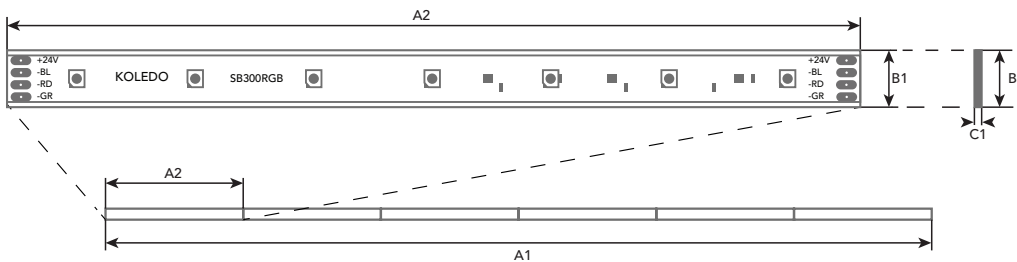

## SPECIFICATIONS

ARTICLE NUMBER	PRODUCT	LUMEN OUTPUT Lm/m	POWER W	EFFICIENCY LM/W	VOLTAGE V	# LEDS	IP RATING	TEMP °C
KSB3PRGB0012	Slimbright 300-RGB 1000mm	504	13.2	34	24	56	67	-20 to 60
KSB3PRGB0052	Slimbright 300-RGB 5000mm	504	13.2	34	24	56	67	-20 to 60

\* Lumen values are typical. Allow +/- 15% for color binning tolerance.

Efficiency, lumen output and power output measured with all T, G and B channels 100% power. individual R, G and B channel performance may vary.

## DIMENSIONS (MM)

PRODUCT	A1	A2	B1	C1
	mm	mm	mm	mm
Slimbright 300-RGB 1000mm	1040	166	13	6
Slimbright 300-RGB 5000mm	5040	166	13	6