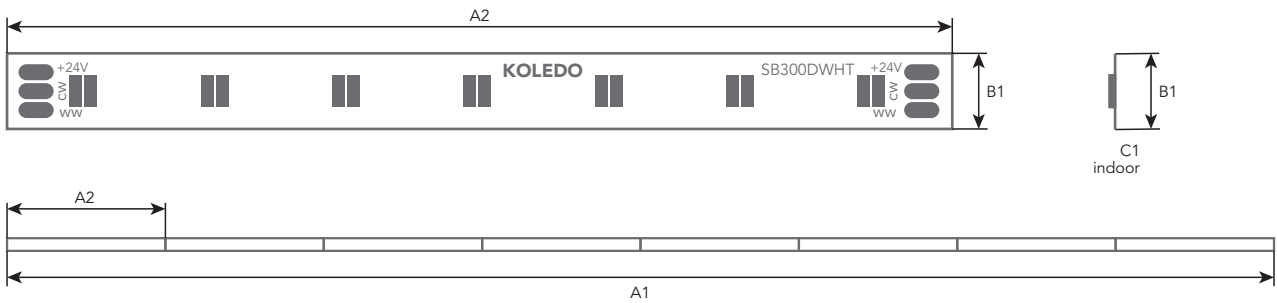

AMBIUM®

SLIMBRIGHT-DYNWHT PREMIUM - 35W

SPECIFICATIONS

ARTICLE NUMBER	PRODUCT	COLOR TEMP K	LUMEN OUTPUT L/Mtr*	POWER W	EFFICIENCY Lm/W	CRI	VOLT-AGE V	# LEDS	IP RATING	TEMP °C
KSB3PW090321	Slimbright 300i-DynWHT 2000mm	27-65K	3800	36.8	103	85+	24	160	20	-20 to 60

* Lumen values are typical. Allow +/- 10% for color binning tolerance.

DIMENSIONS (MM)

PRODUCT	A1	A2	B1	C1
	mm	mm	mm	mm
Slimbright 300i-DYNWHT	1000	125	10	2.4

LIGHT DIAGRAM