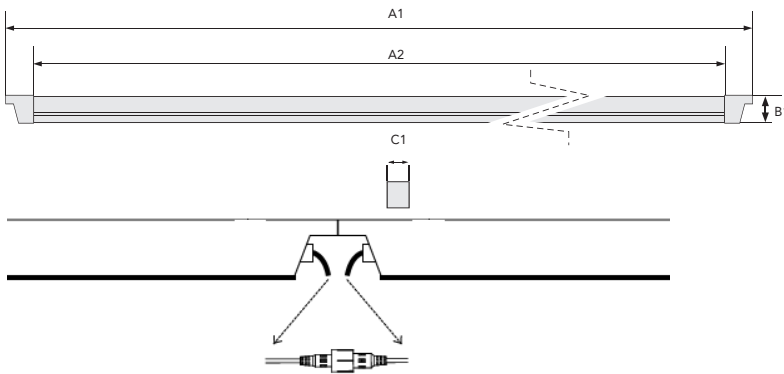

AMBIUM® FLEXLINE-WHT

The solution for all your architectural lighting projects. Ambium Flexline is a flexible and very robust LEDstring without noticing the individual LED nodes. Just one straight line of light. For line lighting it remembers of Neon lighting.

AMBIUM® FLEXLINE-WHT IN/OUTDOOR

SPECIFICATIONS

ARTICLE NUMBER	PRODUCT	COLOR TEMP	LUMEN OUTPUT	POWER	EFFICIENCY	VOLT-AGE	LEDS / METER	IP RATING	TEMP
		K	Lm/m	W/m	Lm/W	VDC			°C
KFL302031T	Flexline 300-WHT 830K 1000mm Top	3000	785	10	79	24	140	67	-20 to 60
KFL302041T	Flexline 300-WHT 840K 1000mm Top	4000	898	10	90	24	140	67	-20 to 60
KFL302061T	Flexline 300-WHT 865K 1000mm Top	6500	905	10	91	24	140	67	-20 to 60
KFL302035T	Flexline 300-WHT 830K 5000mm Top	3000	785	10	79	24	140	67	-20 to 60
KFL302045T	Flexline 300-WHT 840K 5000mm Top	4000	898	10	90	24	140	67	-20 to 60
KFL302065T	Flexline 300-WHT 865K 5000mm Top	6500	905	10	91	24	140	67	-20 to 60
KFL302031S	Flexline 300-WHT 830K 1000mm Side	3000	630	10	63	24	140	67	-20 to 60
KFL302041S	Flexline 300-WHT 840K 1000mm Side	4000	640	10	64	24	140	67	-20 to 60
KFL302061S	Flexline 300-WHT 865K 1000mm Side	6500	643	10	64	24	140	67	-20 to 60
KFL302035S	Flexline 300-WHT 830K 5000mm Side	3000	630	10	63	24	140	67	-20 to 60
KFL302045S	Flexline 300-WHT 840K 5000mm Side	4000	640	10	64	24	140	67	-20 to 60
KFL302065S	Flexline 300-WHT 865K 5000mm Side	6500	643	10	64	24	140	67	-20 to 60

DIMENSIONS (MM)

PRODUCT	A1	A2	B1	C1
	mm	mm	mm	mm
1000 mm version	1030	1004	16	18
5000 mm version	5030	5004	16	18

Front Cable Entry

Side Cable Entry

Bottom Cable Entry

LIGHT DIAGRAM