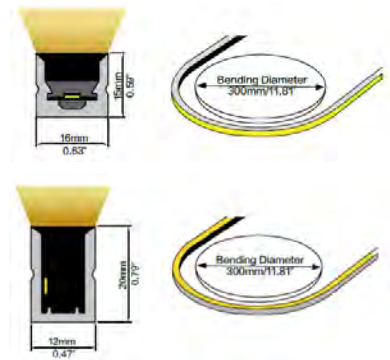

AMBIUM® FLEXLINE-WHT

The solution for all your architectural lighting projects. Ambium Flexline is a flexible and very robust LEDstring without noticing the individual LED nodes. Just one straight line of light. For line lighting it remembers of Neon lighting.

AMBIUM® FLEXLINE-WHT IN/OUTDOOR

SPECIFICATIONS

ARTICLE NUMBER	PRODUCT	COLOR TEMP	LUMEN OUTPUT	POWER	EFFICIENCY	VOLT-AGE	LEDS / METER	IP RATING	TEMP
		K	Lm/m	W/m	Lm/W	VDC			°C
KFL302031T	Flexline 300-WHT 830K 1000mm Top	3000	785	10	79	24	140	67	-20 to 60
KFL302041T	Flexline 300-WHT 840K 1000mm Top	4000	898	10	90	24	140	67	-20 to 60
KFL302061T	Flexline 300-WHT 865K 1000mm Top	6500	905	10	91	24	140	67	-20 to 60
KFL302035T	Flexline 300-WHT 830K 5000mm Top	3000	785	10	79	24	140	67	-20 to 60
KFL302045T	Flexline 300-WHT 840K 5000mm Top	4000	898	10	90	24	140	67	-20 to 60
KFL302065T	Flexline 300-WHT 865K 5000mm Top	6500	905	10	91	24	140	67	-20 to 60
KFL302031S	Flexline 300-WHT 830K 1000mm Side	3000	630	10	63	24	140	67	-20 to 60
KFL302041S	Flexline 300-WHT 840K 1000mm Side	4000	640	10	64	24	140	67	-20 to 60
KFL302061S	Flexline 300-WHT 865K 1000mm Side	6500	643	10	64	24	140	67	-20 to 60
KFL302035S	Flexline 300-WHT 830K 5000mm Side	3000	630	10	63	24	140	67	-20 to 60
KFL302045S	Flexline 300-WHT 840K 5000mm Side	4000	640	10	64	24	140	67	-20 to 60
KFL302065S	Flexline 300-WHT 865K 5000mm Side	6500	643	10	64	24	140	67	-20 to 60

DIMENSIONS (MM)

PRODUCT	A1	A2	B1	C1
	mm	mm	mm	mm
1000 mm version	1030	1004	16	18
5000 mm version	5030	5004	16	18

Front Cable Entry

Side Cable Entry

Bottom Cable Entry

LIGHT DIAGRAM