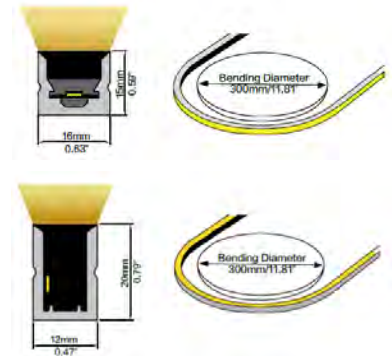

AMBIUM® FLEXLINE-COL

Solution for all your architectural lighting projects. The Ambium Flexline is a flexible and very robust LEDstring without noticing the individual LED nodes. Just one straight line of light. For line lighting it remembers of Neon lighting.

AMBIUM® FLEXLINE-COL IN/OUTDOOR

SPECIFICATIONS

ARTICLE NUMBER	PRODUCT	WAVE-LENGTH	LUMEN OUTPUT	POWER	EFFI-CIENCY	VOLT-AGE	LEDS / METER	IP RATING	TEMP
		nm	Lm/m	W/m	Lm/W	V			°C
KFL3C00R1T	Flexline 300-COL Red 1000mm Top	621	259	10	26	24	140	67	-20 to 60
KFL3C00G1T	Flexline 300-COL Green 1000mm Top	530	507	10	51	24	140	67	-20 to 60
KFL3C00B1T	Flexline 300-COL Blue 1000mm Top	467	133	10	14	24	140	67	-20 to 60
KFL3C00R5T	Flexline 300-COL Red 5000mm Top	621	259	10	26	24	140	67	-20 to 60
KFL3C00G5T	Flexline 300-COL Green 5000mm Top	530	507	10	51	24	140	67	-20 to 60
KFL3C00B5T	Flexline 300-COL Blue 5000mm Top	467	133	10	14	24	140	67	-20 to 60
KFL3C00R1S	Flexline 300-COL Red 1000mm Side	621	259	10	26	24	140	67	-20 to 60
KFL3C00G1S	Flexline 300-COL Green 1000mm Side	530	507	10	51	24	140	67	-20 to 60
KFL3C00B1S	Flexline 300-COL Blue 1000mm Side	467	133	10	14	24	140	67	-20 to 60
KFL3C00R5S	Flexline 300-COL Red 5000mm Side	621	259	10	26	24	140	67	-20 to 60
KFL3C00G5S	Flexline 300-COL Green 5000mm Side	530	507	10	51	24	140	67	-20 to 60
KFL3C00B5S	Flexline 300-COL Blue 5000mm Side	467	133	10	14	24	140	67	-20 to 60

DIMENSIONS (MM)

PRODUCT	A1	A2	B1	C1
	mm	mm	mm	mm
1000 mm version	1030	1004	16	18
5000 mm version	5030	5004	16	18

Front Cable Entry

Side Cable Entry

Bottom Cable Entry

LIGHT DIAGRAM