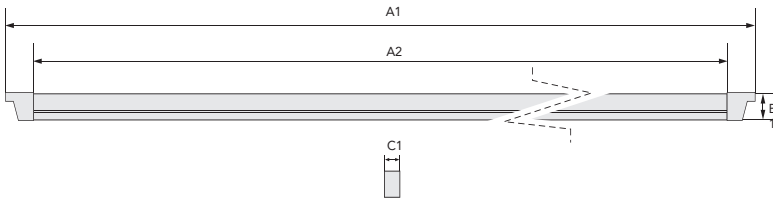

AMBIUM® FLEXLINE-COL

Solution for all your architectural lighting projects. The Ambium Flexline is a flexible and very robust LEDstring without noticing the individual LED nodes. Just one straight line of light. For line lighting it remembers of Neon lighting.

AMBIUM® FLEXLINE-COL IN/OUTDOOR

SPECIFICATIONS

ARTICLE NUMBER	PRODUCT	WAVE-LENGTH	LUMEN OUTPUT	POWER	EFFI-CIENCY	VOLT-AGE	LEDS / METER	IP RATING	TEMP
		nm	Lm/m	W/m	Lm/W	V			°C
KFL3C00R1T	Flexline 300-COL Red 1000mm Top	621	259	10	26	24	140	67	-20 to 60
KFL3C00G1T	Flexline 300-COL Green 1000mm Top	530	507	10	51	24	140	67	-20 to 60
KFL3C00B1T	Flexline 300-COL Blue 1000mm Top	467	133	10	14	24	140	67	-20 to 60
KFL3C00R5T	Flexline 300-COL Red 5000mm Top	621	259	10	26	24	140	67	-20 to 60
KFL3C00G5T	Flexline 300-COL Green 5000mm Top	530	507	10	51	24	140	67	-20 to 60
KFL3C00B5T	Flexline 300-COL Blue 5000mm Top	467	133	10	14	24	140	67	-20 to 60
KFL3C00R1S	Flexline 300-COL Red 1000mm Side	621	259	10	26	24	140	67	-20 to 60
KFL3C00G1S	Flexline 300-COL Green 1000mm Side	530	507	10	51	24	140	67	-20 to 60
KFL3C00B1S	Flexline 300-COL Blue 1000mm Side	467	133	10	14	24	140	67	-20 to 60
KFL3C00R5S	Flexline 300-COL Red 5000mm Side	621	259	10	26	24	140	67	-20 to 60
KFL3C00G5S	Flexline 300-COL Green 5000mm Side	530	507	10	51	24	140	67	-20 to 60
KFL3C00B5S	Flexline 300-COL Blue 5000mm Side	467	133	10	14	24	140	67	-20 to 60

DIMENSIONS (MM)

PRODUCT	A1	A2	B1	C1
	mm	mm	mm	mm
1000 mm version	1030	1004	16	18
5000 mm version	5030	5004	16	18

Front Cable Entry

Side Cable Entry

Bottom Cable Entry

LIGHT DIAGRAM